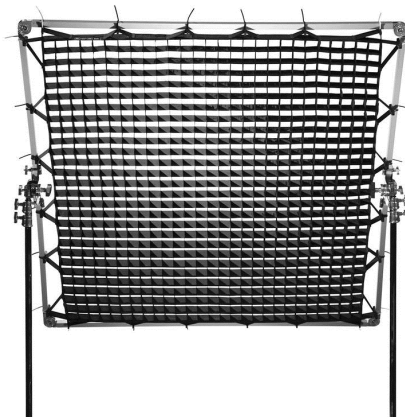

(n)

12X12

Ultrabounce	x2
Grifflon	x2
^(m) Half Grid	x1
Quater Grid	x1
Highlight	x1

8X8

Ultrabounce	x2
Magic Cloth	x1
Half Grid	x1
Quater Grid	x1
Highlight	x1
⁽ⁿ⁾ Egg Crate	x1

6X6

Ultrabounce	x1
Magic Cloth	x1
Half Grid	x1
Quater Grid	x1

4X4

Egg Crate	x1